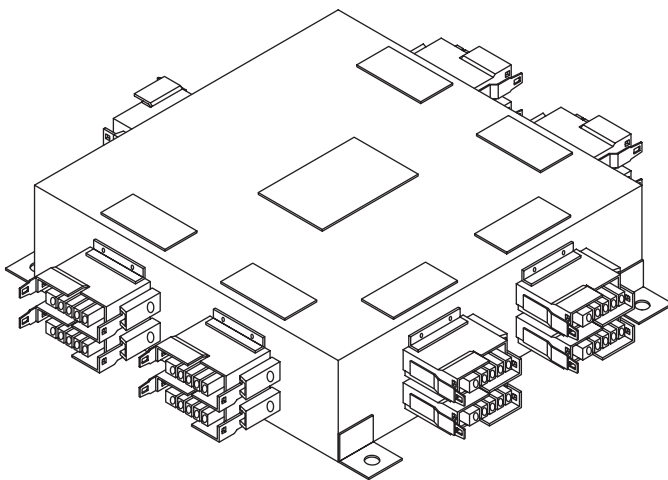

**INTELLIGENT
FLOOR™**

AFC
ACS/Uni-Fab

2505 Merritt Drive
Garland, TX. 75041-6146
Tel : (972) 278-3888
Fax : (972) 278-8585
www.afcweb.com/uni-fab

6-PORT DBL SECONDARY DISTRIBUTION CABLE

Description

The Secondary Distribution Box (SDB) receives power from the Main Distribution Box (MDB) via an Extender Cable and provides a central power distribution point to feed normal branch and/or Isolated Ground circuits to the Access Floor Modules thru snap on Extender Cables.

Catalog Number