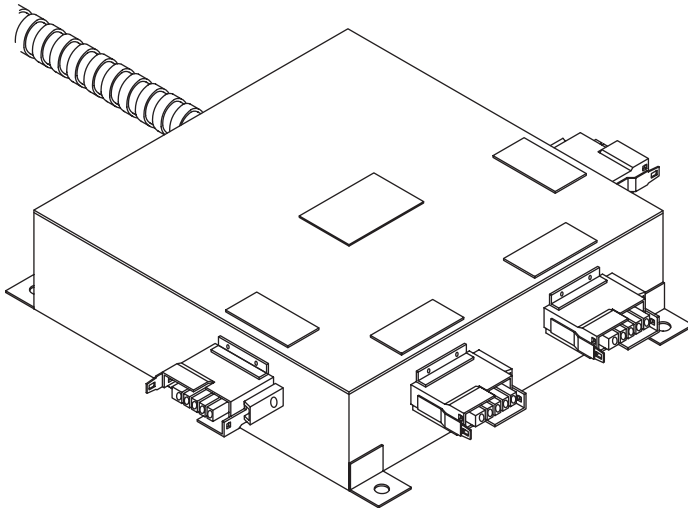

**INTELLIGENT
FLOOR™**

AFC

ACS/Uni-Fab

2505 Merritt Drive
Garland, TX. 75041-6146
Tel : (972) 278-3888
Fax : (972) 278-8585
www.afcweb.com/uni-fab

4-PORT SGL MAIN DISTRIBUTION BOX

Description

The Main Distribution Box (MDB) is the heart of the ACS/Uni-fab Modular Wiring System. It provides power to the Access Floor Modules and/or SDB Distribution Boxes via Double Port Extender Cables and/or Extender Cables.

The Home Run Cable is prewired to the MDB with the length of cable determined by the distance between the designated area to the electrical panel or junction box location.

Catalog Number

1 MDB 4 C - D - *